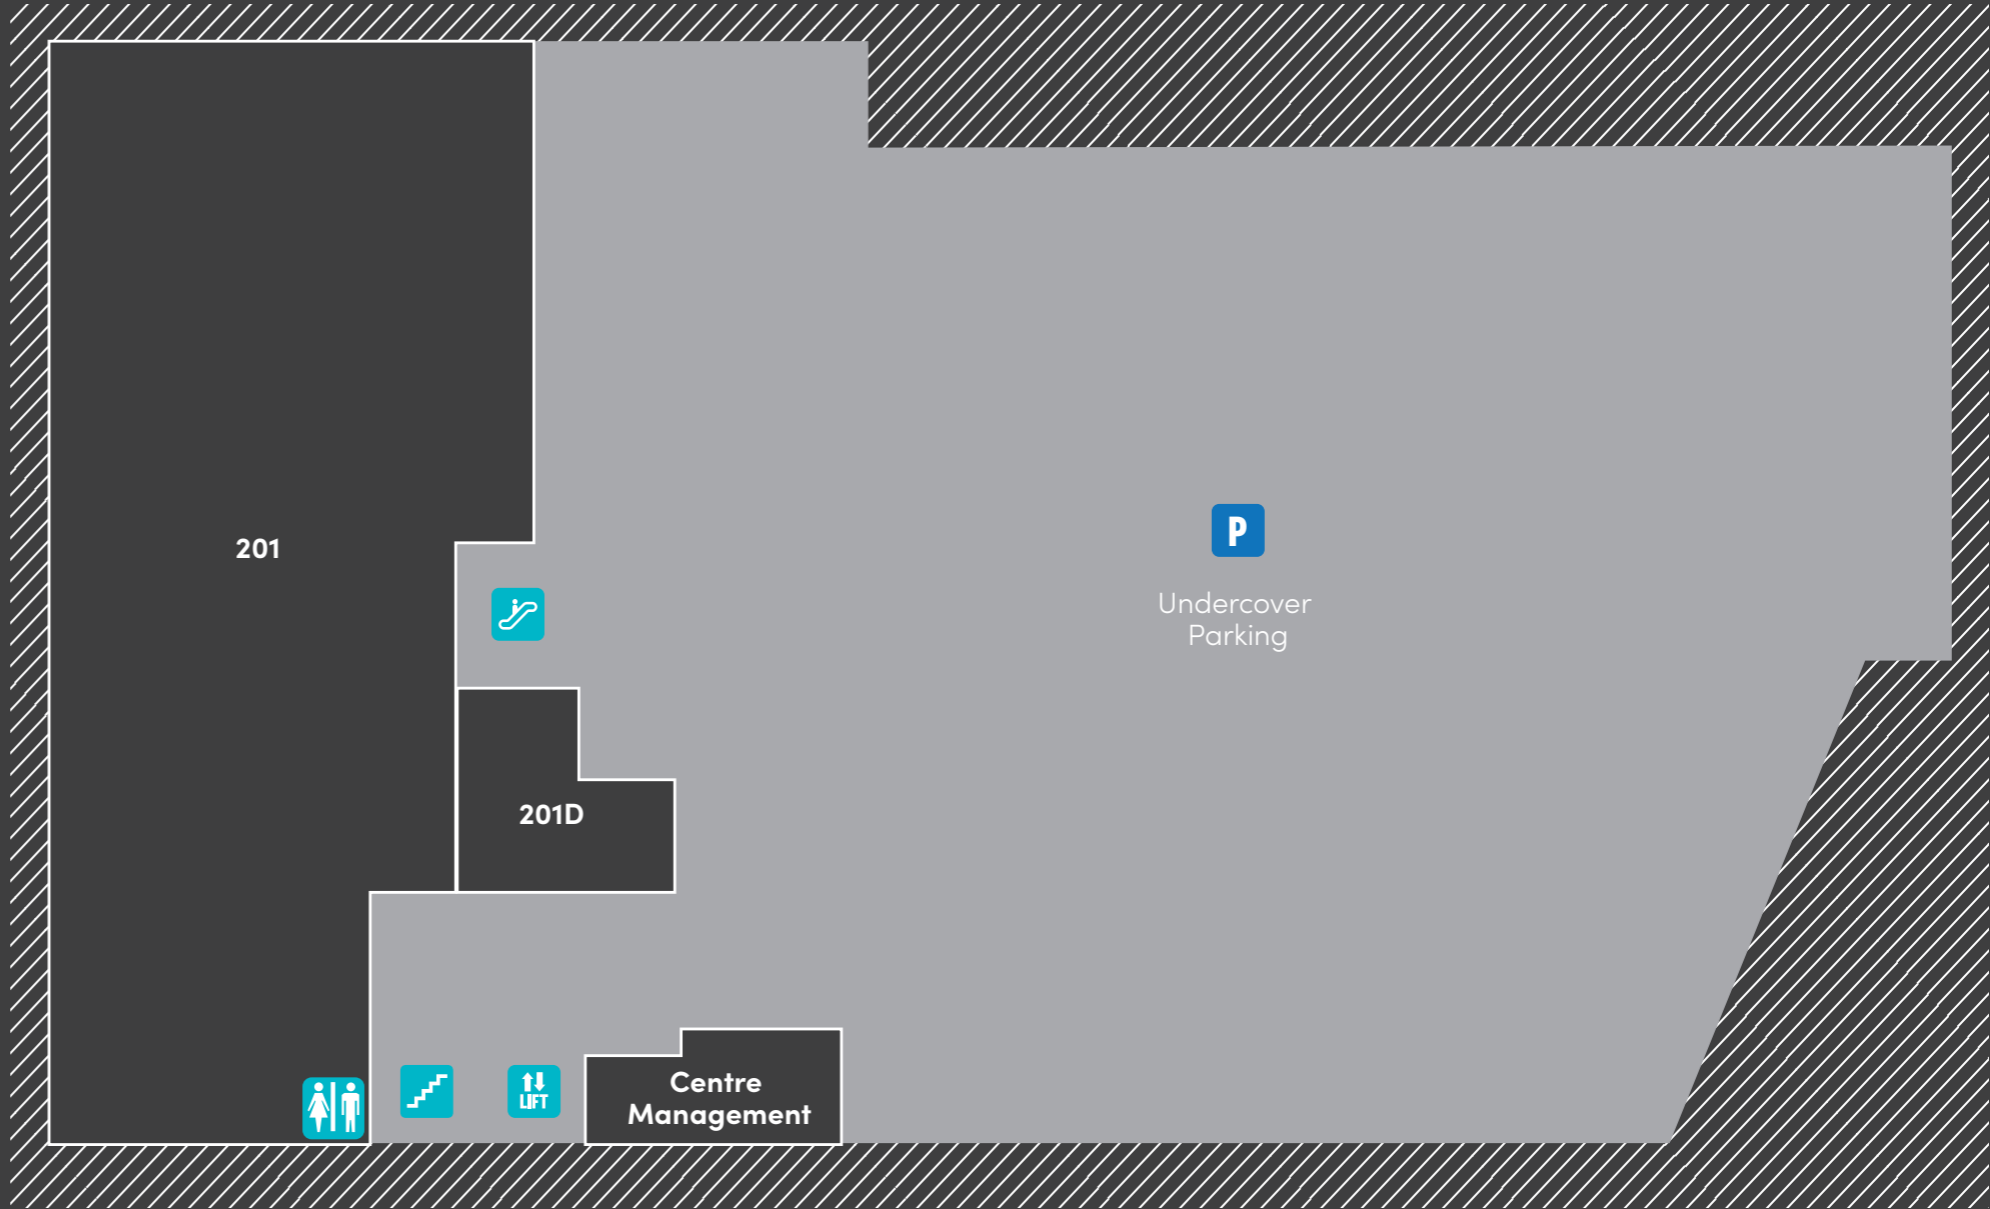

CAMBERWELL  
PLACE

# CENTRE MAP

GROUND LEVEL

- Major: Coles
- Shop G01: Liquorland
- Shop G02: Coltivare
- Shop G04: Rainbow Meats
- Shop G05: Fish Pier
- Shop G06: Fish & Sushi Well